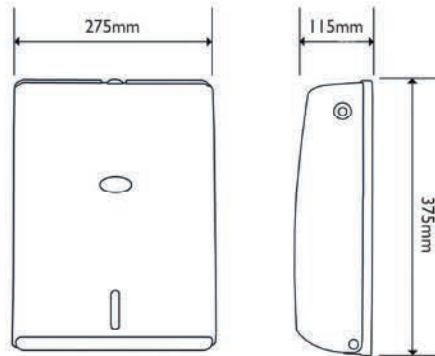

SLIMLINE

Folded Towel Paper Dispenser

The Slimline dispenser is made of durable ABS plastic and houses Ecolabel approved interfold laminate paper. The dispenser has a quick release opening system and a lockable function. Slimline dispenses 1 sheet of paper at a time to prevent wastage.

FEATURES

- Secured by a universal key
- Strong material made of ABS
- Customised branding
- Permanent visual checking
- Manual system

SPECIFICATIONS

- Dimensions: 375mm x 275mm x 115mm
- Product Code: HD/36

SCHEMATIC

CONSUMABLES

Slimline interfold laminate paper towel is a high quality internationally manufactured paper product which features increase wet strength and softness within its glue laminated 42gsm paper.

SPECIFICATIONS

- Ecolabel certified
- 34gsm laminate paper
- 2 ply
- 230mm (l) x 216mm (w)
- 150 sheets x 16 per case
- Product code: PP/18