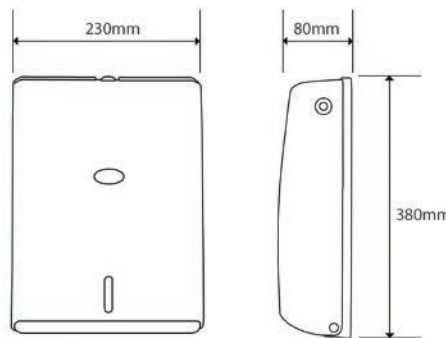

COMPACT

Folded Towel Paper Dispenser

This ultra slim folded towel dispenser is the answer to space limited sites. The durable ABS plastic gives the unit a strong exterior. The unit is designed to hold 264 sheets of ultra-absorbent interfold laminate paper towels. Quick release opening system and a lockable function.

FEATURES

- Secured by a universal key
- Strong material made of ABS
- Customised branding
- Sleek compact design
- Manual system

SPECIFICATIONS

- Dimensions:
380mm x 230mm x 80mm
- Product Code: HD/35

SCHEMATIC

CONSUMABLES

Interfold laminate paper is one of the most effective drying methods of increasing built and softness as well as strength and absorption in paper towel products.

SPECIFICATIONS

- Ecolabel certified
- 20 packs x 88 sheets
- 38gsm 2 ply
- Size: 205mm (l) x 260mm (w)
- Product code: PP/14